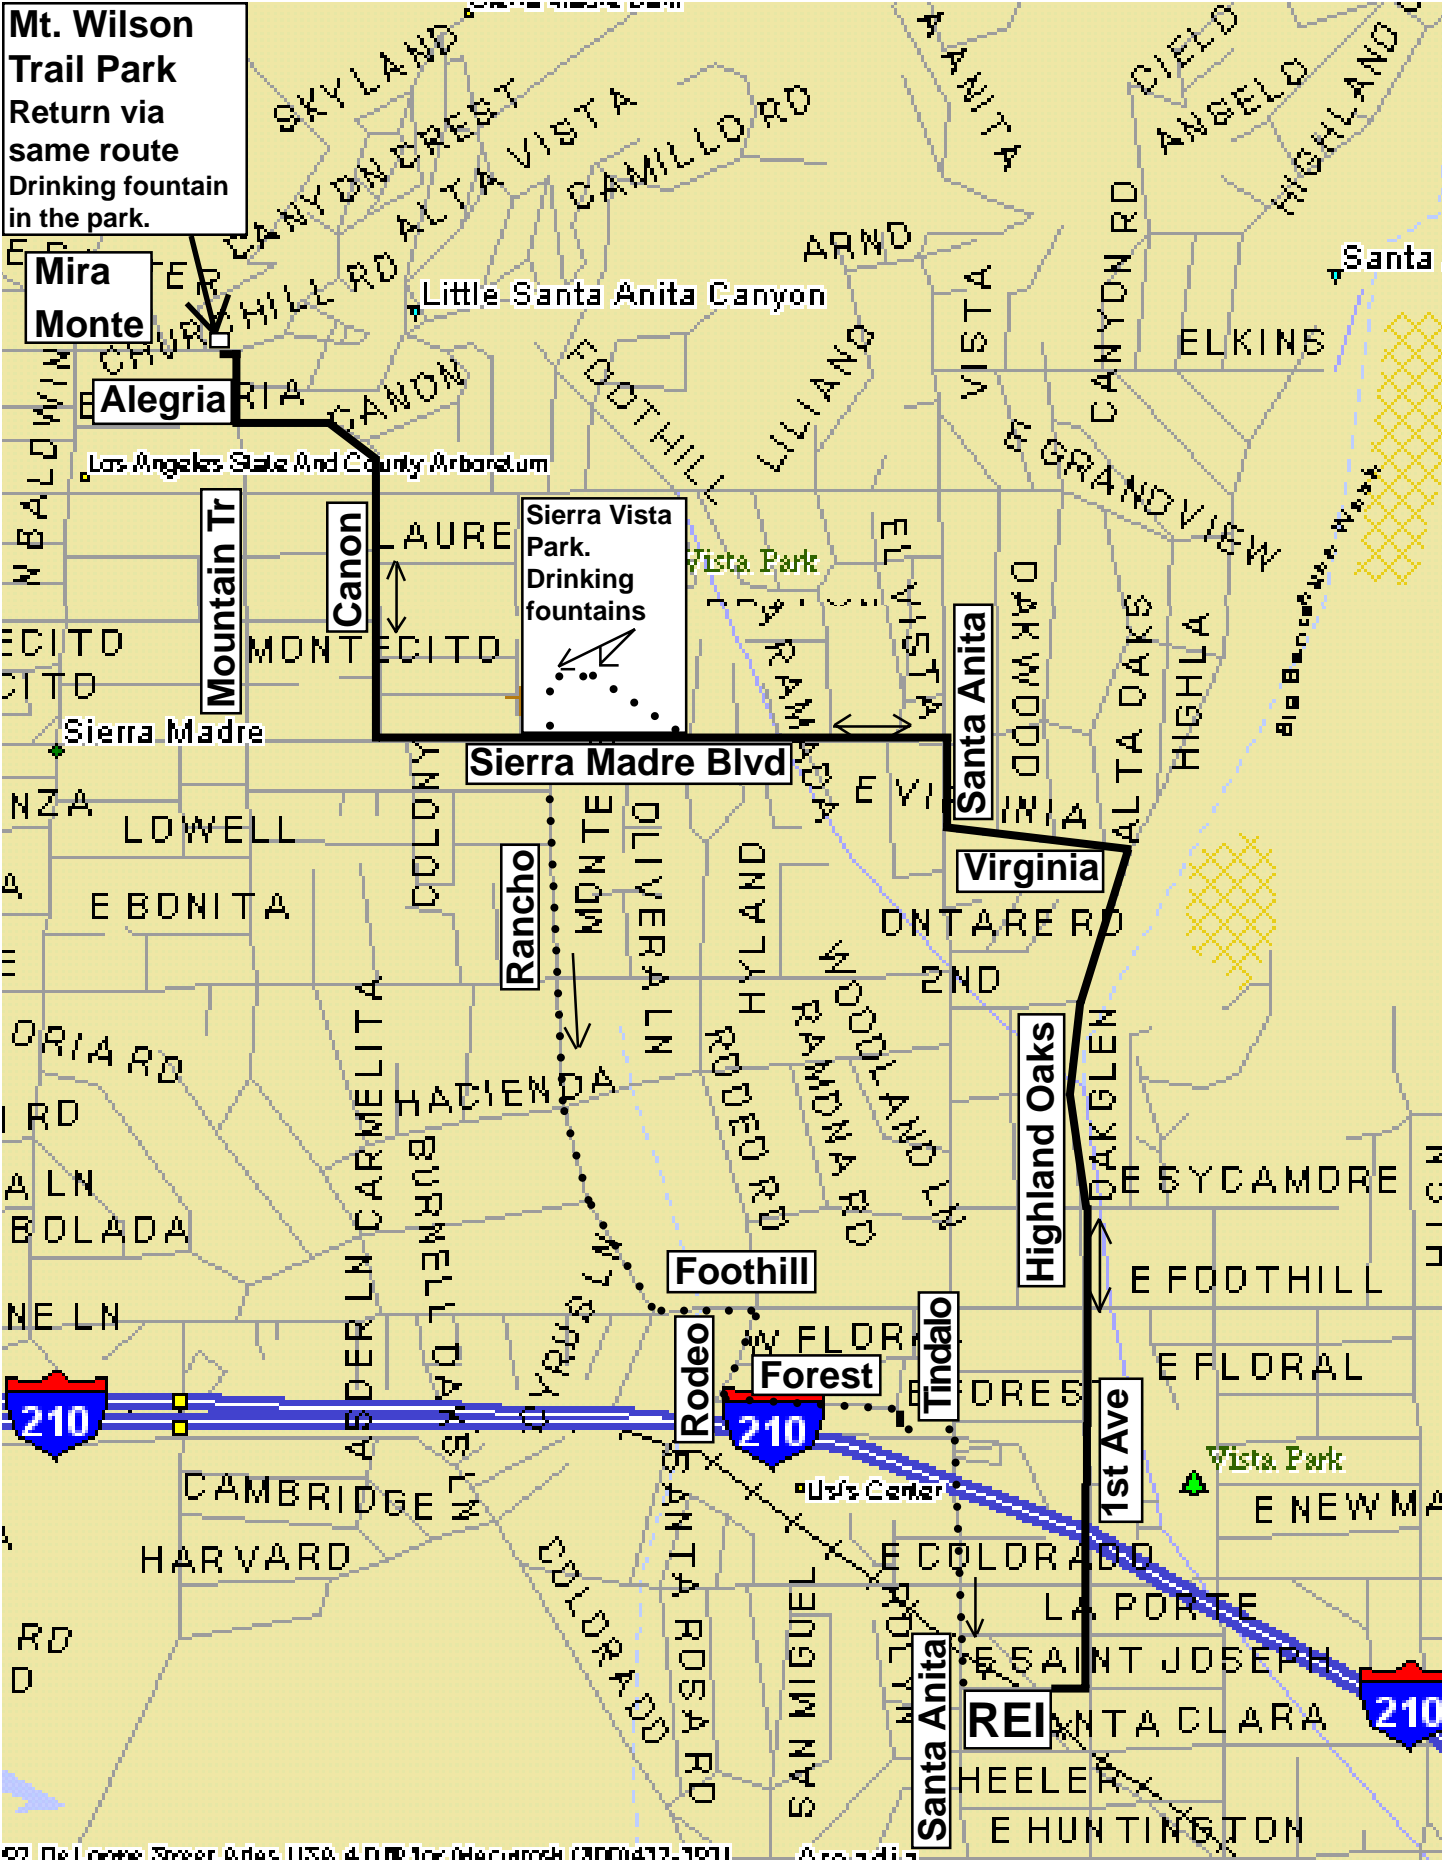

Mt. Wilson Trail Park
 Return via same route
 Drinking fountain in the park.

Mira Monte

Alegria

Mountain Tr

Canon

Sierra Vista Park
 Drinking fountains

Sierra Madre Blvd

Rancho

Virginia

Highland Oaks

Foothill

Forest

Tindalo

1st Ave

REI

Santa Anita